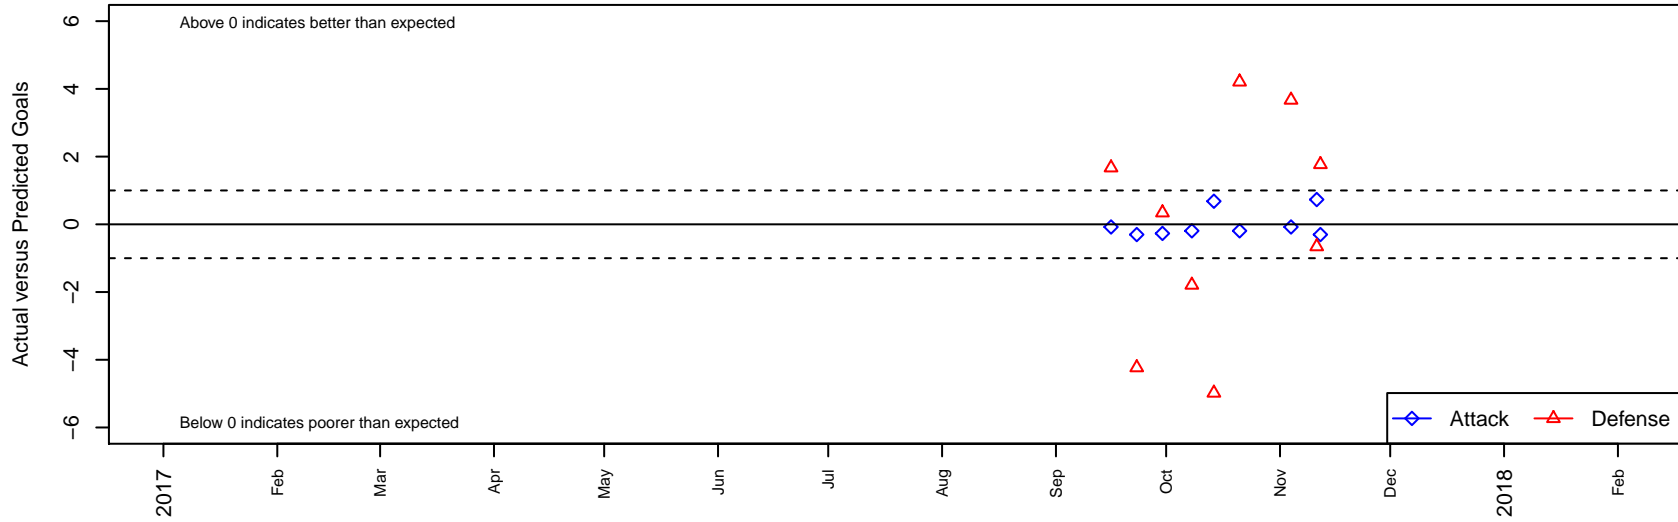

KVJSA Ellensburg FC G05

Ellensburg, WA
G05 total strength=-148
attack=0.03 defense=0.05
fall league = PSPL Copa 2 – East U13

alt names used:
KVJSA Ellensburg FC G 05

Venues played:
2017 PSPL Copa 2 – East U13

KVJSA Ellensburg FC G05
Dots are actual minus expected GF (blue circles) and GA (red triangles).
Blue line is smoothed change in attack strength. Red is smoothed change in defense strength.

**attack and defense variance (black dot)
relative to other teams
and top 10 in region**