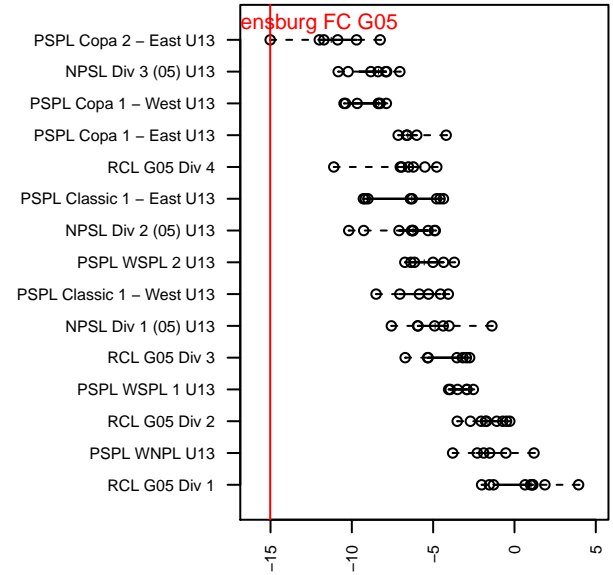

KVJSA Ellensburg FC G05

Ellensburg, WA
G05 total strength=-148
attack=0.03 defense=0.05
fall league = PSPL Copa 2 – East U13

alt names used:
KVJSA Ellensburg FC G 05

Venues played:
2017 PSPL Copa 2 – East U13

KVJSA Ellensburg FC G05
Dots are actual minus expected GF (blue circles) and GA (red triangles).
Blue line is smoothed change in attack strength. Red is smoothed change in defense strength.

**attack and defense variance (black dot)
relative to other teams
and top 10 in region**

**attack and defense rating
relative to others at age
and all opponents in last 13 months**

Performance relative to 13 month average

Performance relative to 13 month average

ate	home		away		venue	pred.home	pred.av
-11-12	KVJSA Ellensburg FC G05	0	Spokane Scotties Bean G05	1	2017 PSPL Copa 2 – East U13	0.30	2.77
-11-11	Wenatchee Valley United Lady Sounder G05	6	KVJSA Ellensburg FC G05	1	2017 PSPL Copa 2 – East U13	5.34	0.27
-11-04	KVJSA Ellensburg FC G05	0	Tri-Cities G05	6	2017 PSPL Copa 2 – East U13	0.08	9.67
-10-21	KVJSA Ellensburg FC G05	0	SSC Shadow Elite White G05	4	2017 PSPL Copa 2 – East U13	0.19	8.21
-10-14	KVJSA Ellensburg FC G05	1	Cheney Storm FC B G05	8	2017 PSPL Copa 2 – East U13	0.32	3.02
-10-08	SSC Shadow Elite White G05	10	KVJSA Ellensburg FC G05	0	2017 PSPL Copa 2 – East U13	8.21	0.19
-09-30	KVJSA Ellensburg FC G05	0	Wenatchee Valley United Lady Sounder G05	5	2017 PSPL Copa 2 – East U13	0.27	5.34
-09-23	Spokane Scotties Bean G05	7	KVJSA Ellensburg FC G05	0	2017 PSPL Copa 2 – East U13	2.77	0.30
-09-16	Tri-Cities G05	8	KVJSA Ellensburg FC G05	0	2017 PSPL Copa 2 – East U13	9.67	0.08